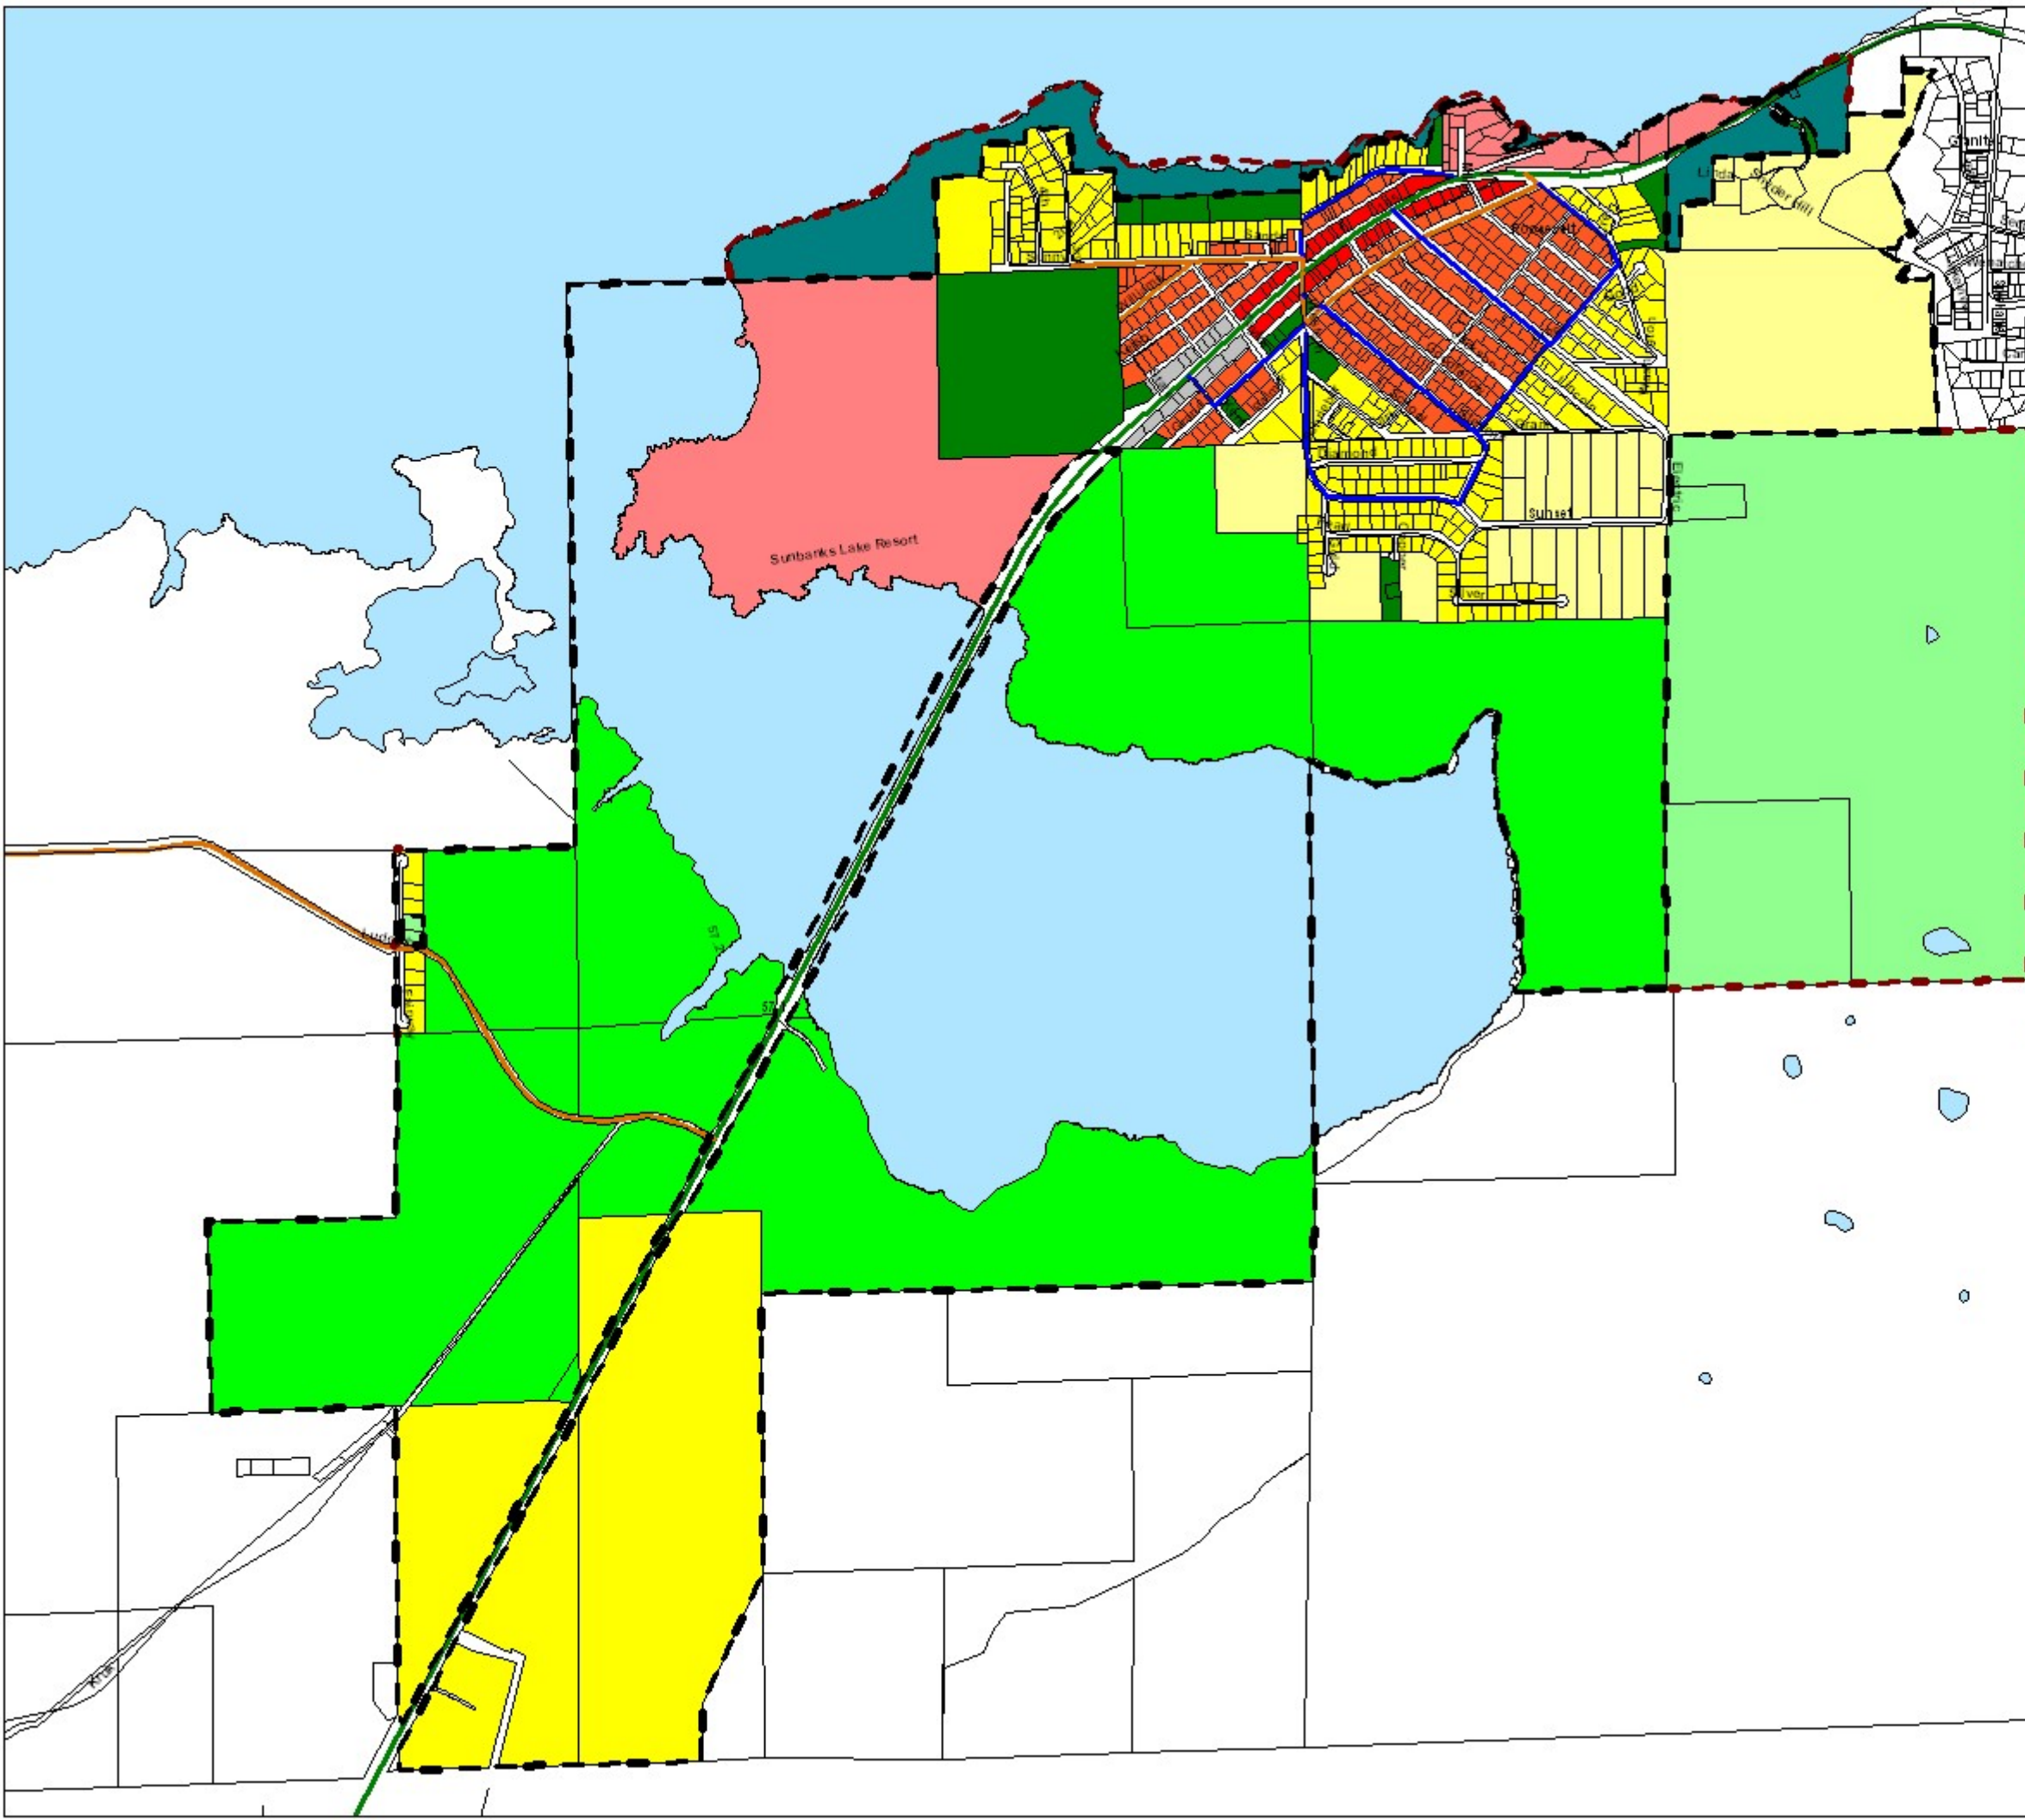

City of Electric City Comprehensive Plan Map 1.1 Future Land Use

Legend

- Low Density Residential
- Medium Density Residential
- High Density Residential
- Low Density Residential UGA
- Central Business
- Tourist Commercial
- Commercial/Light Industrial
- Public
- Open Space
- Open Space UGA
- Water
- City Limits
- Urban Growth Boundary