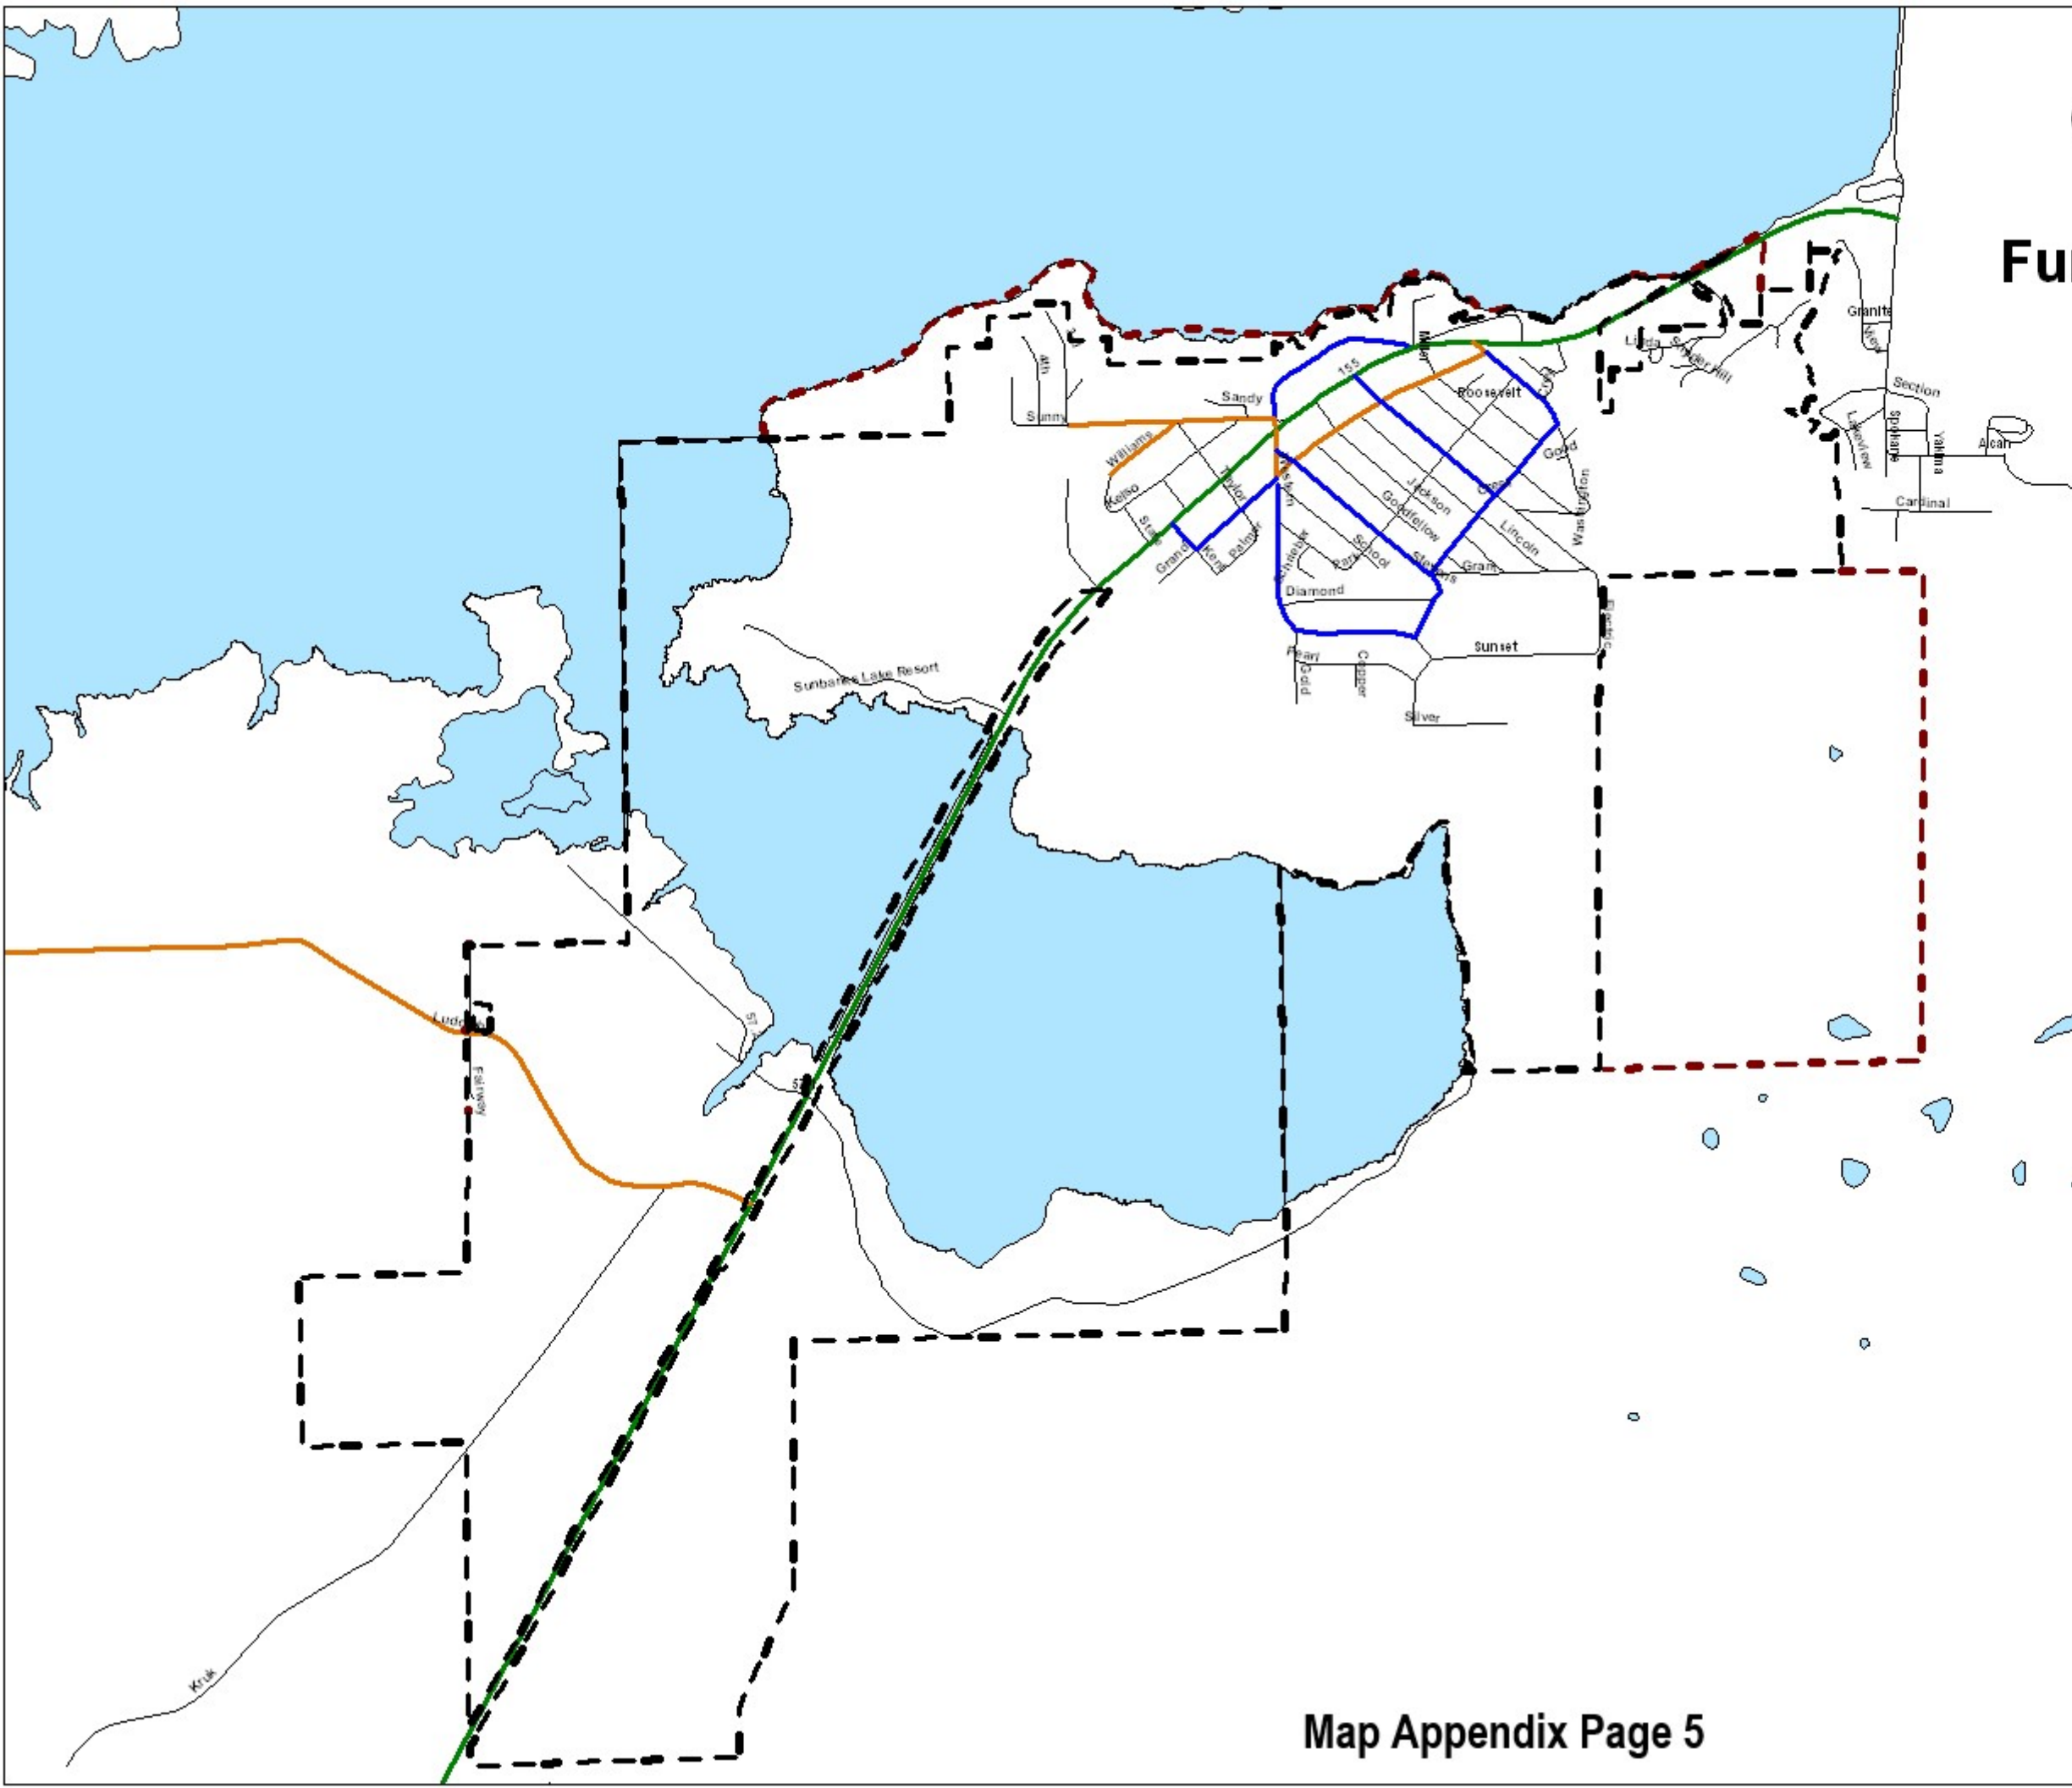

# City of Electric City Comprehensive Plan Map 8.1 Functional Classifications

### Legend

- Minor Arterial (federal)
- Minor Collector (federal)
- Local Access (federal)
- Local Arterial (local)
- City Limits
- Urban Growth Boundary